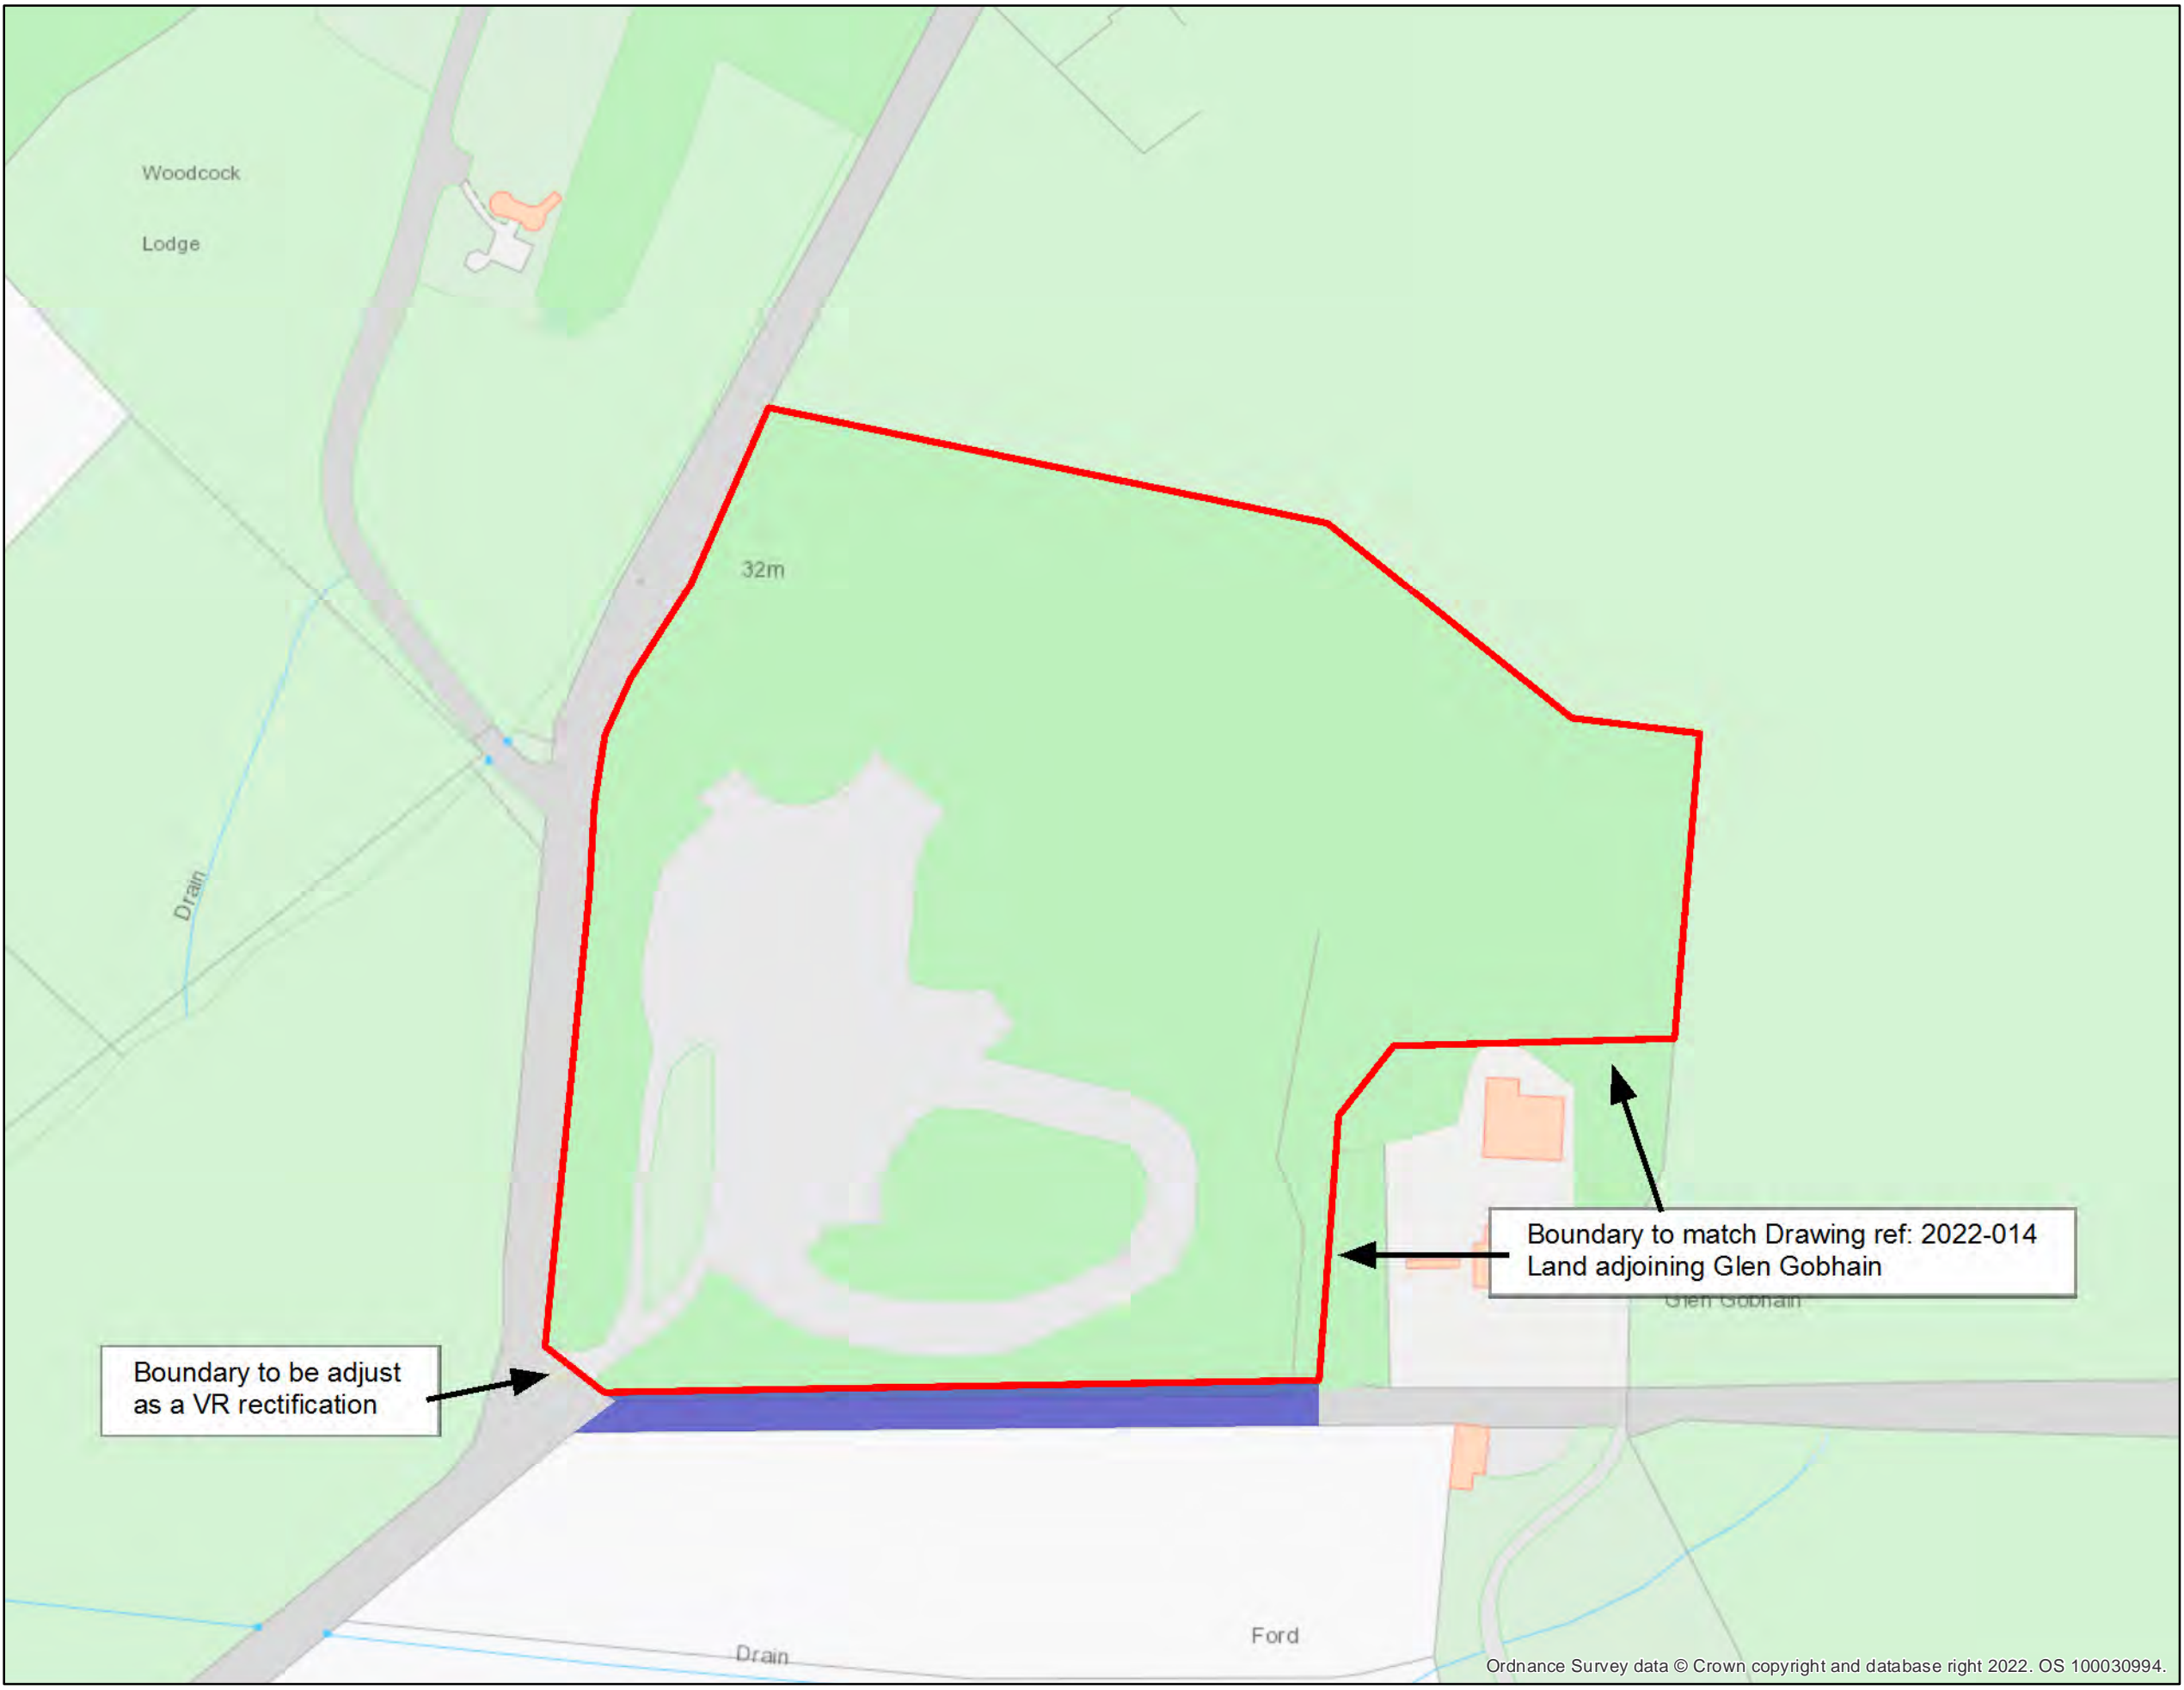

Leckuary ex sawmill site

Scale @ A3: 1:1,250
Date: 15/06/2022

Legend

-  Leckuary ex Sawmill Site
-  Access servitude

Reproduced by permission of Ordnance Survey on behalf of HMSO. © Crown copyright and database right 2022. All rights reserved. Ordnance Survey Licence number 100024925. © Getmapping Plc and Bluesky International Limited 2022.

Scotland's national forests and land are responsibly managed to the UK Woodland Assurance Standard.

Boundary to be adjust as a VR rectification

Boundary to match Drawing ref: 2022-014
Land adjoining Glen Gobhain